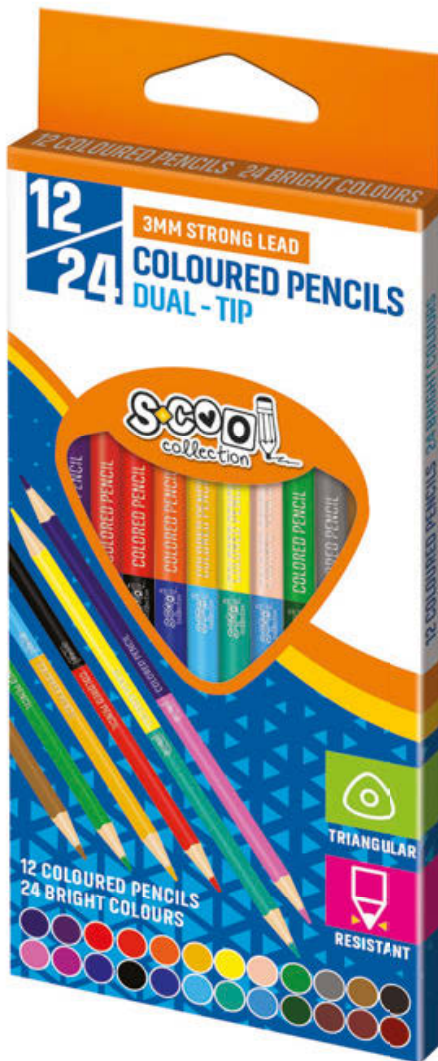

NEW

**COLOURED PENCILS
DUAL - TIP / 3mm LEAD / 12 PCS**

1. TRIANGULAR SHAPE / 12 PCS
   - DUAL TIP / 24 bright colors
   - Breaking Resistant Lead
   - 3mm high quality lead

- Item number: SC3235 - Inner: 24 sets

- Outer: 240 sets