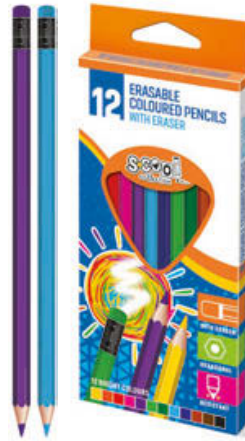

**COLOURED PENCILS
ERASABLE / 12 PCS**

1. HEXAGONAL SHAPE
   - Breaking Resistant Lead
   - 12 bright colors
   - With eraser on top
   - Non-toxic

- Item number: SC1481

8 605034 055211

- Inner: 24 pcs
- Outer: 240 pcs