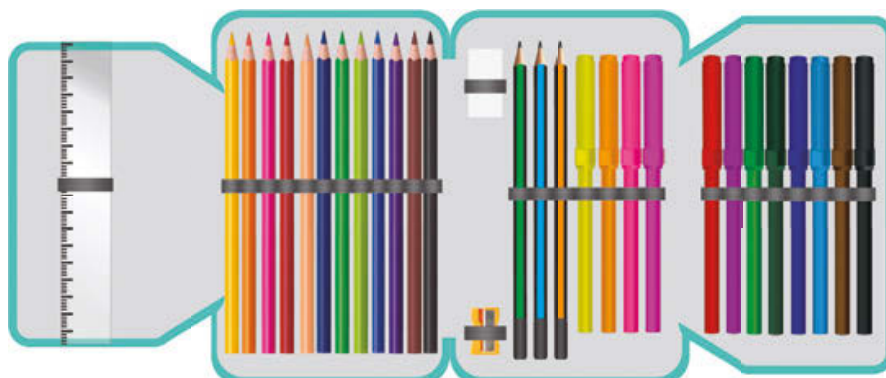

**1 ZIP PENCIL CASE
WITH S-COOL STATIONERY**

- Dimensions: 20 x 13 x 3.5 cm
- STATIONERY: Sharpener, eraser, ruler, 3 graphite pencils, 12 fibre pens, 12 coloured pencils, school timetable, multiplication table
- Effect: Glitter printing

- Inner: 1 pc
- Outer: 24 pcs

PENCIL CASE

- Item number: SC2896

8 605034 084594

NEW

PENCIL CASE

- Item number: SC2897

8 605034 084600

NEW

PENCIL CASE

- Item number: SC2898

8 605034 084617

NEW

PENCIL CASE

- Item number: SC2899

8 605034 084624

NEW