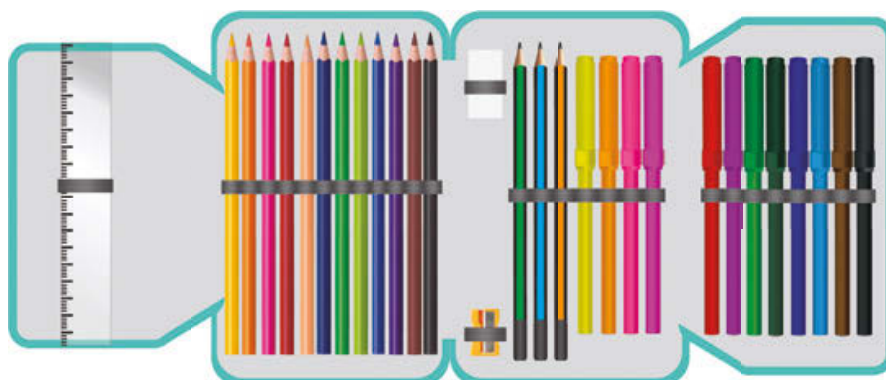

**1 ZIP PENCIL CASE
WITH STATIONERY**

- Dimensions: 20 x 13 x 3.5 cm
- STATIONERY: Sharpener, eraser, ruler,
3 graphite pencils, 12 fibre pens,
12 coloured pencils

- Inner: 1 pc
- Outer: 24 pcs

PENCIL CASE

- Item number: YL120