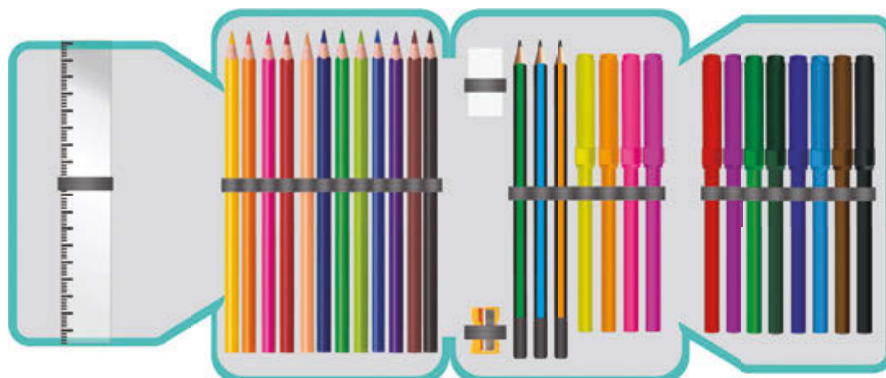

**1 ZIP PENCIL CASE
WITH S-COOL STATIONERY**

- Dimensions: 20 x 13 x 3.5 cm
- STATIONERY: Sharpener, eraser, ruler, 3 graphite pencils, 12 fibre pens, 12 coloured pencils, school timetable, multiplication table
- Effect: Offset printing

- Inner: 1 pc
- Outer: 24 pcs

- Item number: SC2904

8 605034 084679

NEW