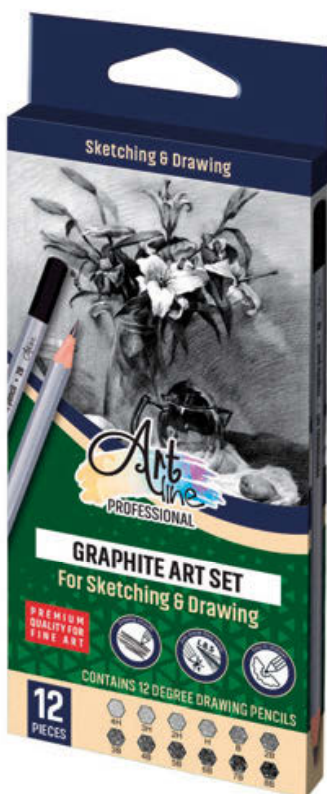

8 605034 079101

- Inner: 24 pcs / Outer: 144 pcs

**3 WHITE CHARCOAL PENCILS
3 PCS**

- White color
- Fine powder
- Sharp contrast of light and shape
- Detail portrayal

- Item number: ART069

8 605034 079118

- Inner: 24 pcs / Outer: 144 pcs